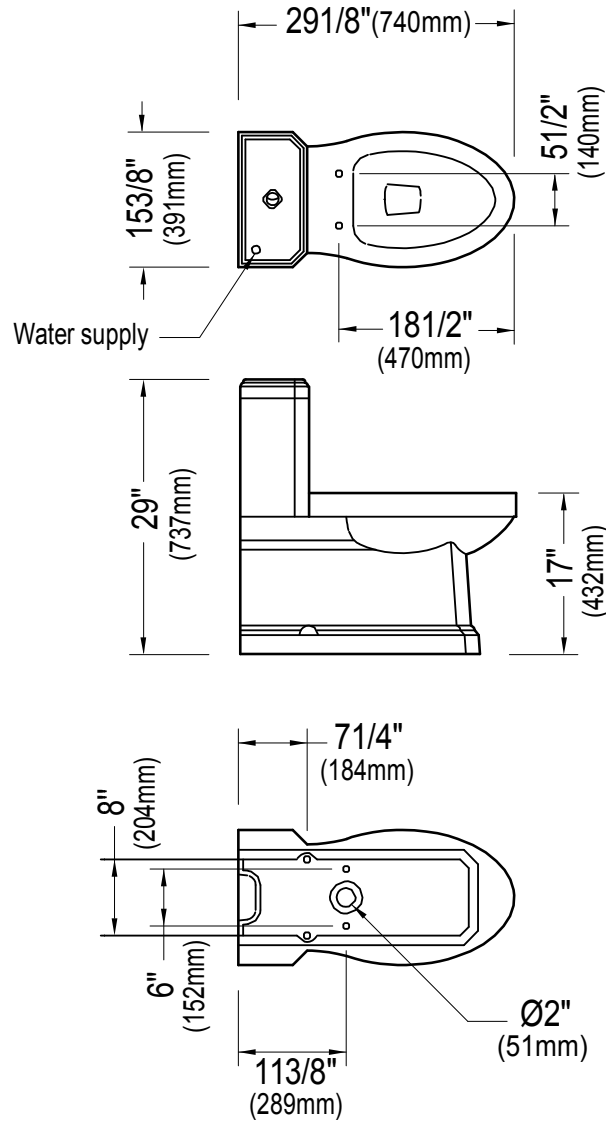

Produits Neptune

DELIGHT FB1698

One-piece Toilet

* All dimensions are approximate and subject to change without notice.
Please refer to the installation guide before beginning the installation.

ADA Compliant
B651-04