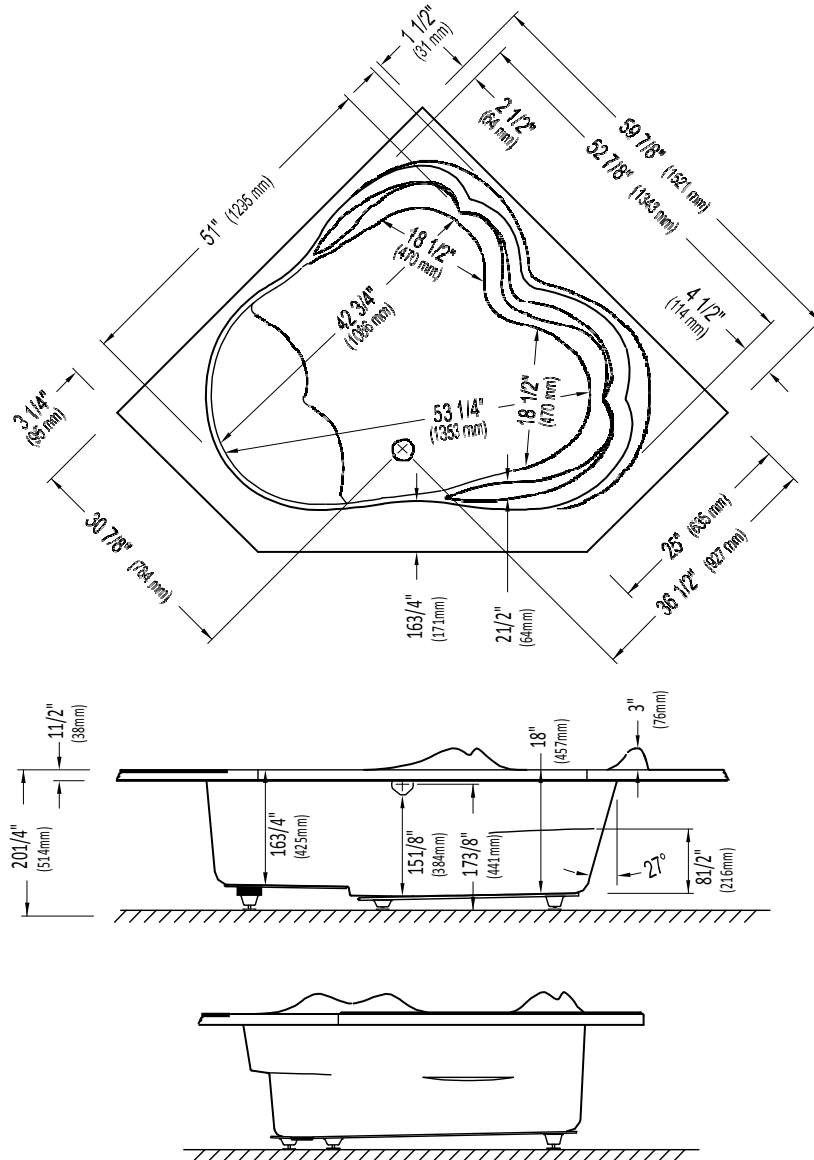

Produce Neptune

ARIANE

Bathtub

* A bathtub fitted with back jets can cause the pump to protrude by approximately 3" from the overall dimension.

** All dimensions are approximate and subject to change without notice. Please refer to the installation guide before beginning the installation